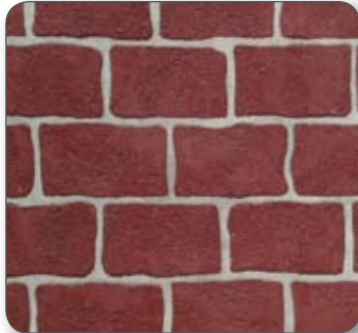

A PRODUCT THAT:

- Provides excellent results in hot and cold conditions.
- Provides one product for all finishes.
- Prevents premature wearing.

WHETHER YOU ARE LOOKING FOR:

- Slate Finished Concrete
- Textured Brick Stencilled Concrete
- Pattern Paving
- or just plain coloured Concrete

COBBLE BRICK (Stencil) CHARCOAL

BUSH ROCK (Stencil) LIGHT BROWN

265mm TILE (Stencil) SALMON

8" TILE (Stencil) BUFF

CONVICT ROCK (Stencil) BLUESTONE

COBBLE BRICK (Stencil) BURGUNDY

265mm TILE (Stencil) SLATE GREEN

CONVICT ROCK EDGE & SOLDIER COURSE (Stencil)

RUNNING BOND (Stencil) FAUN

COBBLESTONE (Stencil) BURNT RED

BASKETWEAVE (Stencil) CHOC BROWN

ROSETTES

RUNNINGBOND/TERRA COTTA

265MM TILE/BLUESTONE

BUSHROCK/CHARCOAL